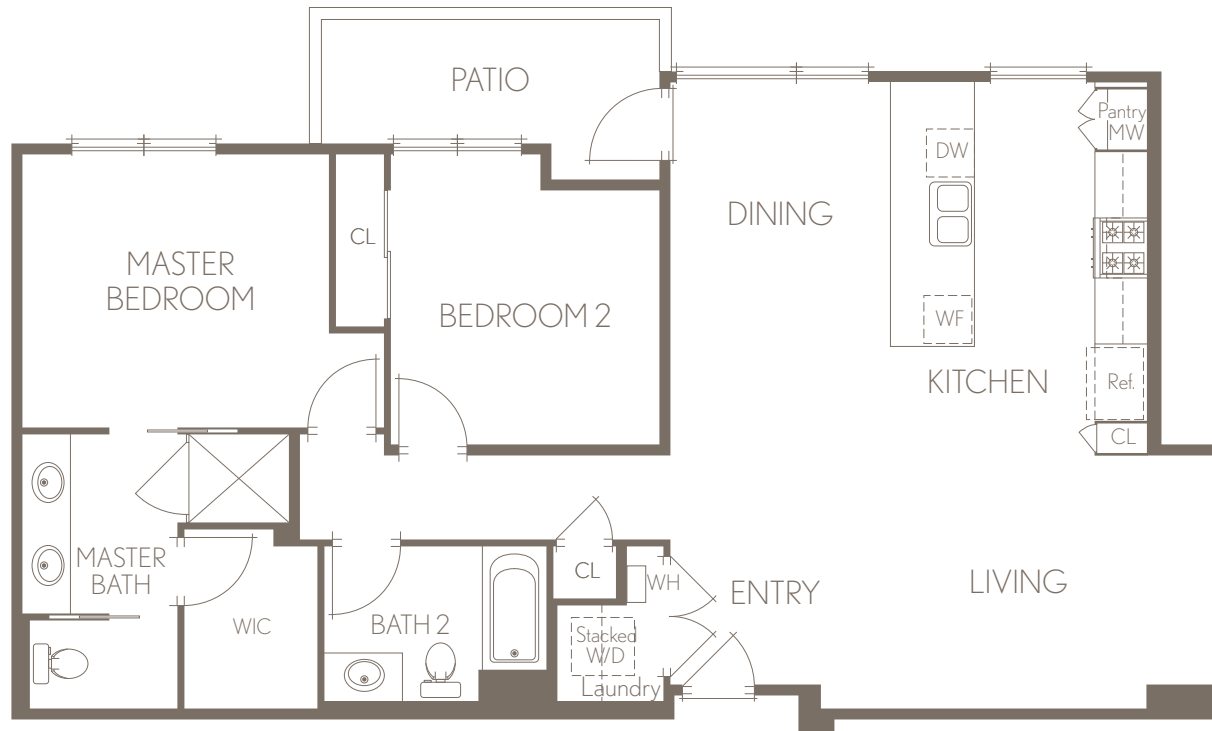

Residence 12

PLAN 2A

~1,123 SQ. FT. | 2 BEDROOMS | 2 BATHROOMS

FIRST FLOOR

TheAltan.com 4880 El Camino Real, Los Altos, CA 94022

© 2019 LOLA, LLC. These marketing materials are for informational purposes only. LOLA, LLC reserves the right to change floor plans, elevations, specifications, materials, colors, features or sales pricing without prior notice. Such changes may not always be reflected in our model homes. All renderings, floor plans and handouts are artist's conceptions and are not intended to be actual depictions of the buildings, walks, driveways or landscaping. Pricing, terms and features are subject to change without notice. Square footages are approximate. Models do not reflect racial preference. Homes pictured do not represent actual homes for sale. Floor plate map not to scale. Real estate consulting, sales and marketing by Polaris Pacific — a licensed California, Arizona, Colorado, Hawaii, Oregon and Washington broker — CA DRE license #01499250. EQUAL HOUSING OPPORTUNITY