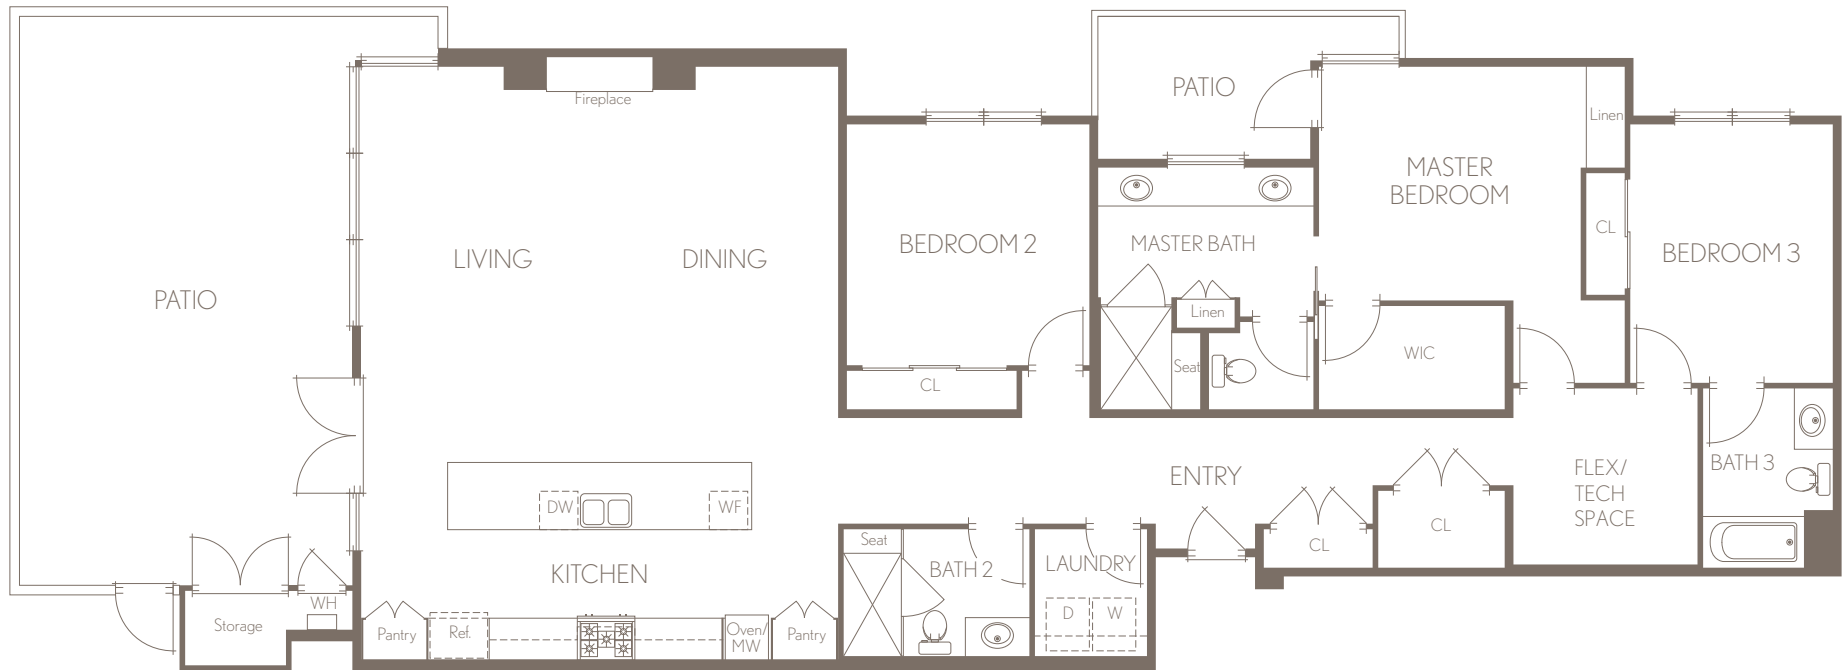

# Residence 14

## PLAN 3A

~2,018 SQ. FT. | 3 BEDROOMS | 3 BATHROOMS

TheAltan.com 4880 El Camino Real, Los Altos, CA 94022

© 2019 LOLA, LLC. These marketing materials are for informational purposes only. LOLA, LLC reserves the right to change floor plans, elevations, specifications, materials, colors, features or sales pricing without prior notice. Such changes may not always be reflected in our model homes. All renderings, floor plans and handouts are artist's conceptions and are not intended to be actual depictions of the buildings, walks, driveways or landscaping. Pricing, terms and features are subject to change without notice. Square footages are approximate. Models do not reflect racial preference. Homes pictured do not represent actual homes for sale. Floor plate map not to scale. Real estate consulting, sales and marketing by Polaris Pacific — a licensed California, Arizona, Colorado, Hawaii, Oregon and Washington broker — CA DRE license #01499250. 