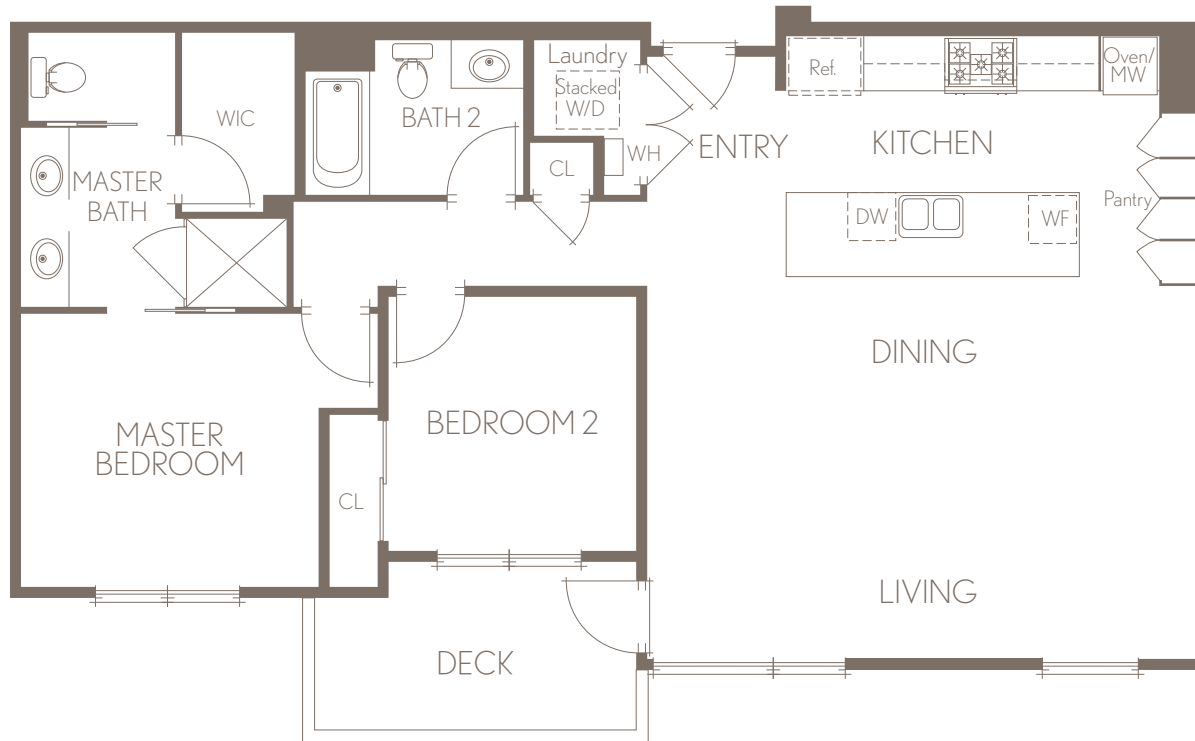

# Residence 23

## PLAN 2B

~1,141 SQ. FT. | 2 BEDROOMS | 2 BATHROOMS

SECOND FLOOR

TheAltan.com 4880 El Camino Real, Los Altos, CA 94022

© 2019 LOLA, LLC. These marketing materials are for informational purposes only. LOLA, LLC reserves the right to change floor plans, elevations, specifications, materials, colors, features or sales pricing without prior notice. Such changes may not always be reflected in our model homes. All renderings, floor plans and handouts are artist's conceptions and are not intended to be actual depictions of the buildings, walks, driveways or landscaping. Pricing, terms and features are subject to change without notice. Square footages are approximate. Models do not reflect racial preference. Homes pictured do not represent actual homes for sale. Floor plate map not to scale. Real estate consulting, sales and marketing by Polaris Pacific — a licensed California, Arizona, Colorado, Hawaii, Oregon and Washington broker — CA DRE license #01499250. 