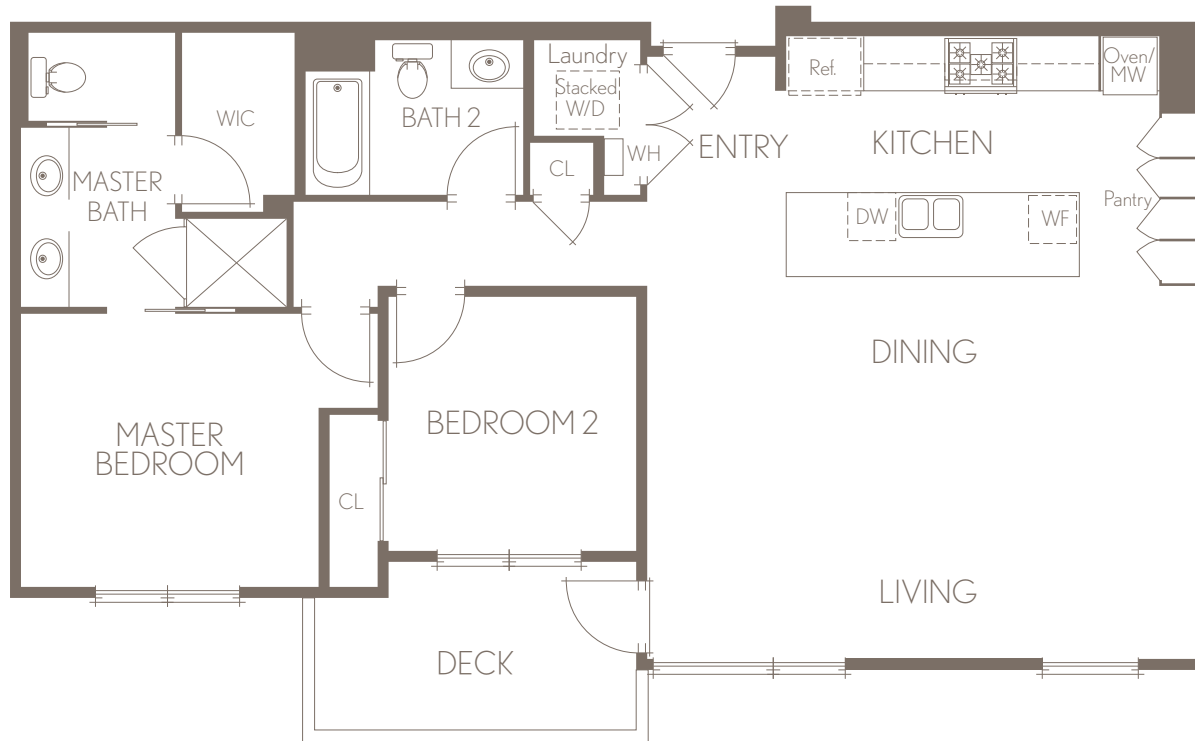

Residence 33

PLAN 2B

~1,141 SQ. FT. | 2 BEDROOMS | 2 BATHROOMS

THIRD FLOOR

TheAltan.com 4880 El Camino Real, Los Altos, CA 94022

© 2019 LOLA, LLC. These marketing materials are for informational purposes only. LOLA, LLC reserves the right to change floor plans, elevations, specifications, materials, colors, features or sales pricing without prior notice. Such changes may not always be reflected in our model homes. All renderings, floor plans and handouts are artist's conceptions and are not intended to be actual depictions of the buildings, walks, driveways or landscaping. Pricing, terms and features are subject to change without notice. Square footages are approximate. Models do not reflect racial preference. Homes pictured do not represent actual homes for sale. Floor plate map not to scale. Real estate consulting, sales and marketing by Polaris Pacific — a licensed California, Arizona, Colorado, Hawaii, Oregon and Washington broker — CA DRE license #01499250. 